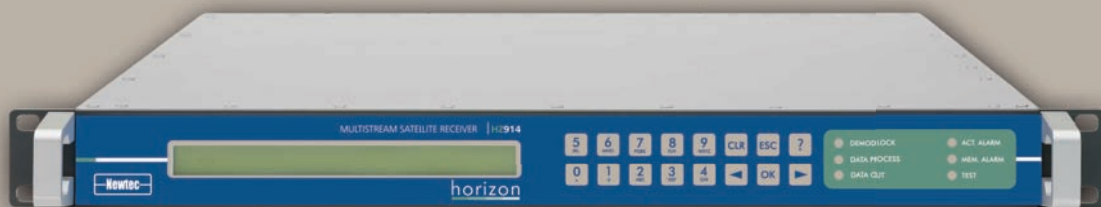

Horizon Key Features

Horizon is a family of professional equipment specifically designed for the primary satellite distribution of video and radio content for mobile and terrestrial TV networks. The Horizon family is developed to make the best use of the available satellite capacity while minimizing the investment and operational costs.

Horizon products are designed to be installed in the transmission towers in order to receive media content from the satellite, process content for local customization of the programs, synchronize the signals with other towers and re-transmit the TV and radio programs terrestrially towards the digital TV receivers and/or the handheld devices.

Horizon is compatible with Newtec's unique Multistream technology. Multistream is the DVB-S2 technology that guarantees the most efficient content distribution over satellite. Multistream allows transport of digital terrestrial TV, mobile TV, radio and IP signals on a single satellite carrier.

The Horizon family includes a range of Multistream receivers.

- **DVB-S2 Multistream compliant**
- Focus on **CAPEX and OPEX cost efficiency**
- **ASI and IP** outputs
- Integrated GPS reference for SFN synchronization
- **Highest compactness** in a single 1RU
- **Compliant to the DVB-S and DVB-S2 standards**

Professional equipment

Broadband systems

IP software