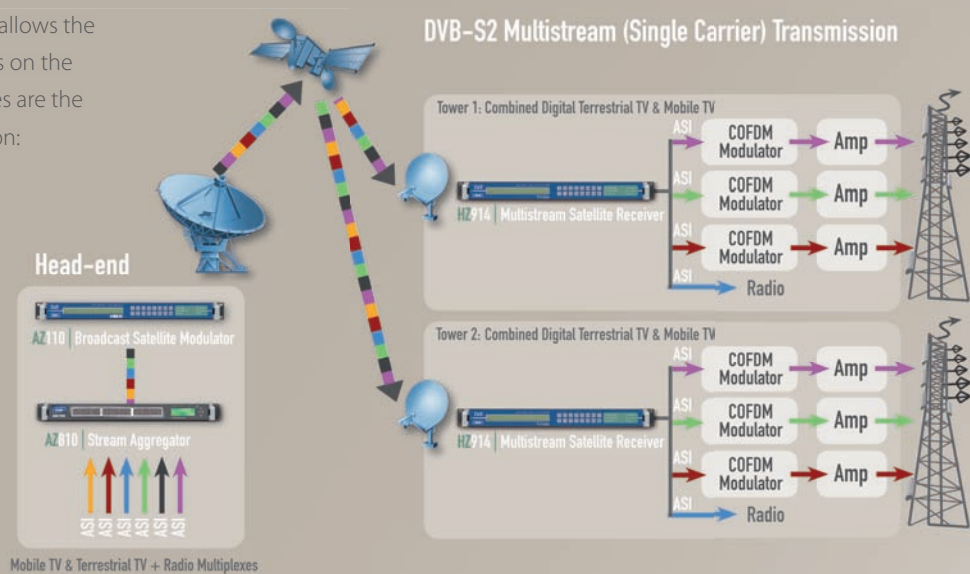

Horizon Applications

Multistream distribution of Digital Terrestrial TV and Mobile TV content

Newtec's unique Multistream technology allows the operator to distribute multiple multiplexes on the same satellite carrier. Following advantages are the direct result of Multistream implementation:

1. Lower the Capital investment costs by reducing in the amount of equipment needed in the transmitter towers and head-end
2. Lower the Operational costs by optimizing the bandwidth efficiency. Unlike multiple carrier configurations, this mode of satellite transmission allows to operate near transponder saturation
3. Easy deployment by adding multiple services or multiplexes on the same carrier in a flexible way.

The cherry on top? It's fully transparent and compatible with SFN network technologies

APPLICATIONS

Primary distribution of

- Terrestrial TV
- Mobile TV
- Mixed Terrestrial & Mobile TV